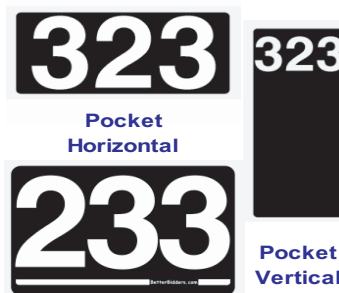

### Plastic Bid Card Shapes

Large Format Bid Card

These are just a few of the many paddle shapes we have. All are 1-piece paddles (no sticks) die cut from different quality plastics, disposable or reusable. Most overall outside dimensions measure approx. 11 3/4" x 9 1/2". Our plastic paddles and bid cards are available with or without numbers. Numbers may also be purchased separately. Any "new" paddle shape can be made in less than 7 days for a flat \$75. Let BetterBidders create a paddle for your next event!